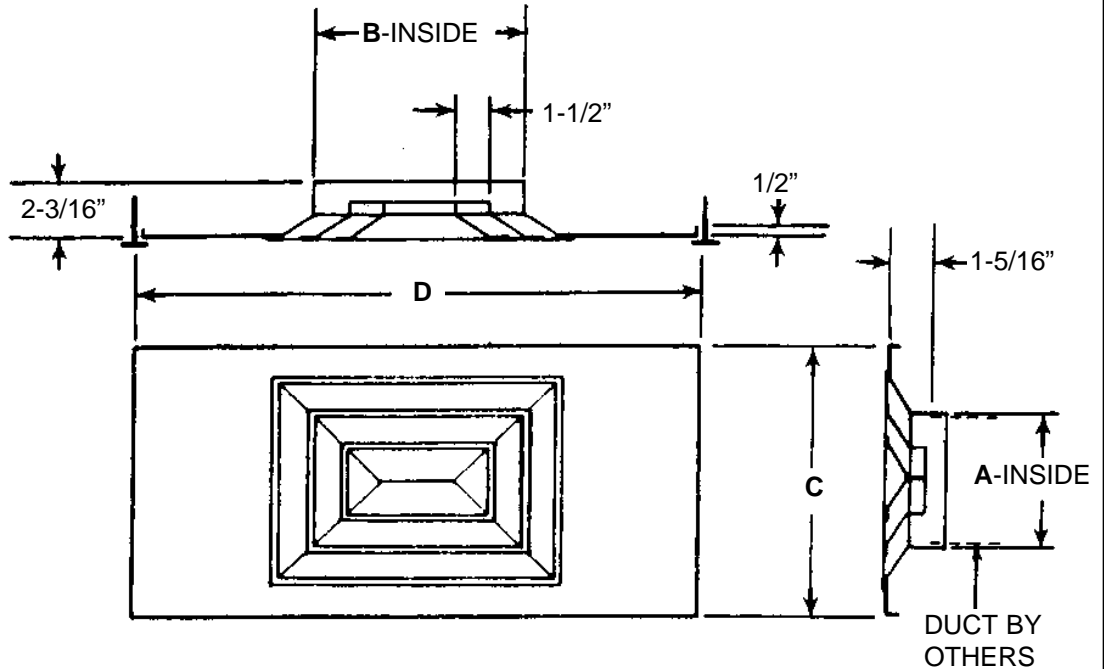

Imperial [IP] Dimensions
Metric (SI) on Reverse

CARNES COMPANY 448 S. Main St., P. O. Box 930040, Verona, WI 53593-0040 Phone: (608)845-6411 Fax: (608)845-6504 www.carnes.com

SQUARE

RECTANGULAR

ADJUSTMENT

Two spring loaded pins, four pin suspension to ceiling plate. Removable and interchangeable center core assembly.

Notes:

- ① Order standard SKEJ which has an outside of 11-13/16" x 11-13/16".
- ② Order standard SKEJ which has an outside of 11-13/16" x 23-13/16".
- ③ Order standard SKEJ which has an outside of 23-13/16" x 23-13/16".
- ④ Standard finish is Carnes No. 11 White electrocoat.

For other sizes and panel sizes contact Carnes Company Sales Department.

DIMENSIONS LISTED IN INCHES

SIZE A x B	PANEL - C x D				
	11-3/4 x 11-3/4	11-3/4 x 23-3/4	23-3/4 x 23-3/4	23-3/4 x 47-3/4	47-3/4 x 47-3/4
6 x 6					
6 x 9					
6 x 12	NA		NA = Not Available		
6 x 15	NA				
6 x 18	NA				
6 x 21	NA				
9 x 9	①				
9 x 12	NA				
9 x 15	NA				
9 x 18	NA				
9 x 21	NA	②			
12 x 12	NA	NA			
12 x 15	NA	NA			
12 x 18	NA	NA			
12 x 21	NA	NA			
15 x 15	NA	NA			
15 x 18	NA	NA			
15 x 21	NA	NA			
18 x 18	NA	NA			
18 x 21	NA	NA			
21 x 21	NA	NA	③		

Two spring loaded pins, four pin suspension to ceiling plate. Removable and interchangeable center core assembly.

Notes:

- ① Order standard SKEJ which has an outside of 299mm x 299mm.
- ② Order standard SKEJ which has an outside of 299mm x 603mm.
- ③ Order standard SKEJ which has an outside of 603mm x 603mm.
- ④ Standard finish is Carnes No. 11 White electrocoat.