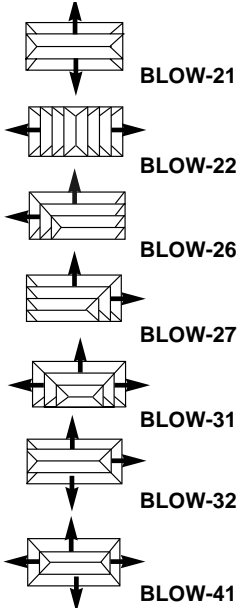

Imperial [IP] Dimensions
Metric (SI) on Reverse

CARNES COMPANY 448 S. Main St., P. O. Box 930040, Verona, WI 53593-0040 Phone: (608)845-6411 Fax: (608)845-6504 www.carnes.com

SQUARE

RECTANGULAR

ADJUSTMENT

Two spring loaded pins, four pin suspension to ceiling plate. Removable and interchangeable center core assembly.

Notes:

- ① Order standard SKEJ which has an outside of 11-13/16" x 11-13/16".
- ② Order standard SKEJ which has an outside of 11-13/16" x 23-13/16".
- ③ Order standard SKEJ which has an outside of 23-13/16" x 23-13/16".
- ④ Standard finish is Carnes No. 11 White electrocoat.

For other sizes and panel sizes contact Carnes Company Sales Department.

DIMENSIONS LISTED IN INCHES

SIZE A x B	PANEL - C x D				
	11-3/4 x 11-3/4	11-3/4 x 23-3/4	23-3/4 x 23-3/4	23-3/4 x 47-3/4	47-3/4 x 47-3/4
6 x 6					
6 x 9					
6 x 12	NA		NA = Not Available		
6 x 15	NA				
6 x 18	NA				
6 x 21	NA				
9 x 9	①				
9 x 12	NA				
9 x 15	NA				
9 x 18	NA				
9 x 21	NA	②			
12 x 12	NA	NA			
12 x 15	NA	NA			
12 x 18	NA	NA			
12 x 21	NA	NA			
15 x 15	NA	NA			
15 x 18	NA	NA			
15 x 21	NA	NA			
18 x 18	NA	NA			
18 x 21	NA	NA			
21 x 21	NA	NA	③		

For other sizes and panel sizes contact Carnes Company Sales Department.

DIMENSIONS LISTED IN MILLIMETERS

SIZE A x B	PANEL - C x D				
	299 x 299	299 x 603	603 x 603	603 x 1213	1213 x 1213
152 x 152					
152 x 229					
152 x 305	NA		NA = Not Available		
152 x 381	NA				
152 x 457	NA				
152 x 533	NA				
229 x 229	①				
229 x 305	NA				
229 x 381	NA				
229 x 457	NA				
229 x 533	NA	②			
305 x 305	NA	NA			
305 x 381	NA	NA			
305 x 457	NA	NA			
305 x 533	NA	NA			
381 x 381	NA	NA			
381 x 457	NA	NA			
381 x 533	NA	NA			
457 x 457	NA	NA			
457 x 533	NA	NA			
533 x 533	NA	NA	③		