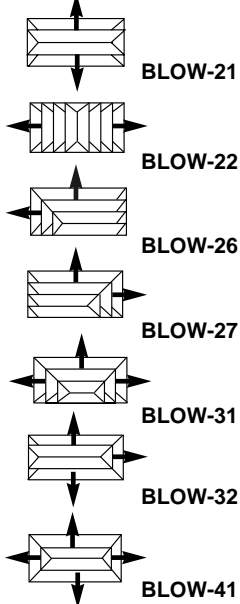

RECTANGULAR