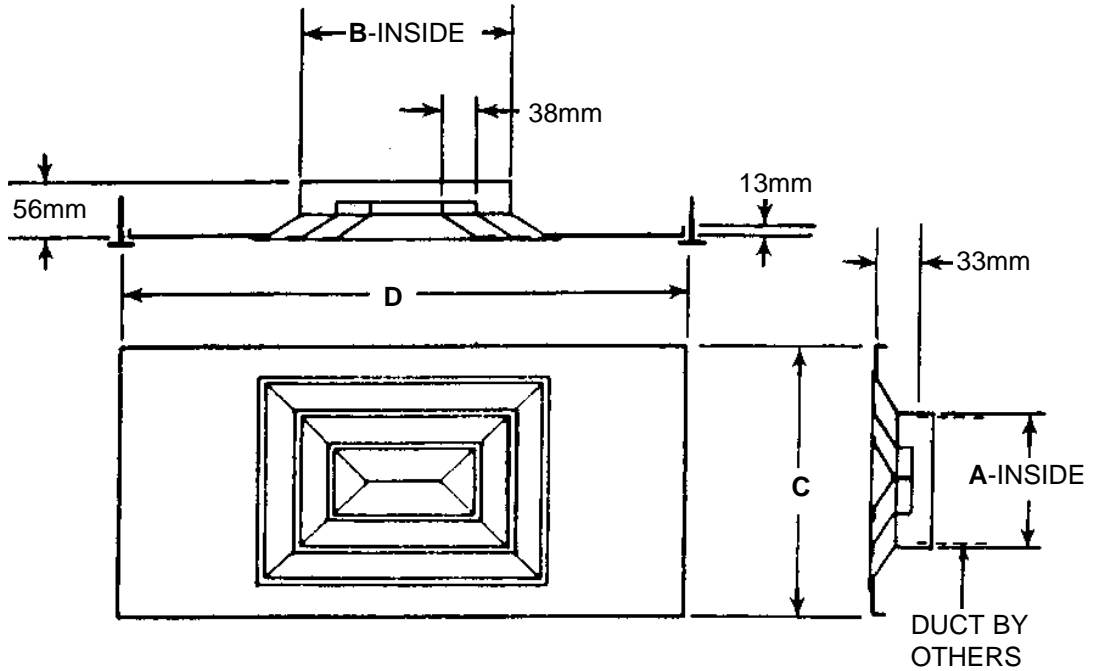

For other sizes and panel sizes contact Carnes Company Sales Department.

DIMENSIONS LISTED IN INCHES

SIZE A x B	PANEL - C x D				
	11-3/4 x 11-3/4	11-3/4 x 23-3/4	23-3/4 x 23-3/4	23-3/4 x 47-3/4	47-3/4 x 47-3/4
6 x 6					
6 x 9					
6 x 12	NA		NA = Not Available		
6 x 15	NA				
6 x 18	NA				
6 x 21	NA				
9 x 9	①				
9 x 12	NA				
9 x 15	NA				
9 x 18	NA				
9 x 21	NA	②			
12 x 12	NA	NA			
12 x 15	NA	NA			
12 x 18	NA	NA			
12 x 21	NA	NA			
15 x 15	NA	NA			
15 x 18	NA	NA			
15 x 21	NA	NA			
18 x 18	NA	NA			
18 x 21	NA	NA			
21 x 21	NA	NA	③		

Metric (SI) Dimensions
Imperial [IP] on Reverse

CARNES COMPANY 448 S. Main St., P. O. Box 930040, Verona, WI 53593-0040 Phone: (608)845-6411 Fax: (608)845-6504 www.carnes.com

SQUARE

RECTANGULAR

ADJUSTMENT

Two spring loaded pins, four pin suspension to ceiling plate. Removable and interchangeable center core assembly.

Notes:

- ① Order standard SKEJ which has an outside of 299mm x 299mm.
- ② Order standard SKEJ which has an outside of 299mm x 603mm.
- ③ Order standard SKEJ which has an outside of 603mm x 603mm.
- ④ Standard finish is Carnes No. 11 White electrocoat.

For other sizes and panel sizes contact Carnes Company Sales Department.

DIMENSIONS LISTED IN MILLIMETERS

SIZE A x B	PANEL - C x D				
	299 x 299	299 x 603	603 x 603	603 x 1213	1213 x 1213
152 x 152					
152 x 229					
152 x 305	NA		NA = Not Available		
152 x 381	NA				
152 x 457	NA				
152 x 533	NA				
229 x 229	①				
229 x 305	NA				
229 x 381	NA				
229 x 457	NA				
229 x 533	NA	②			
305 x 305	NA	NA			
305 x 381	NA	NA			
305 x 457	NA	NA			
305 x 533	NA	NA			
381 x 381	NA	NA			
381 x 457	NA	NA			
381 x 533	NA	NA			
457 x 457	NA	NA			
457 x 533	NA	NA			
533 x 533	NA	NA	③		