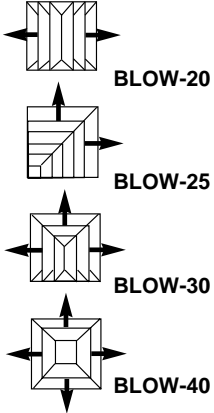

Imperial [IP] Dimensions
Metric (SI) on Reverse

CARNES COMPANY 448 S. Main St., P. O. Box 930040, Verona, WI 53593-0040 Phone: (608)845-6411 Fax: (608)845-6504 www.carnes.com

SQUARE