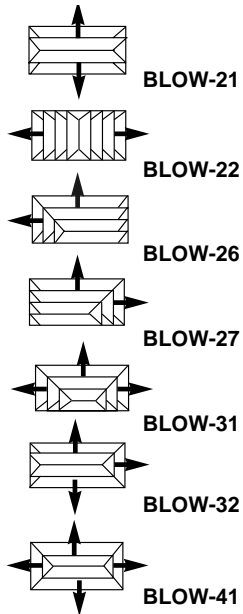

RECTANGULAR