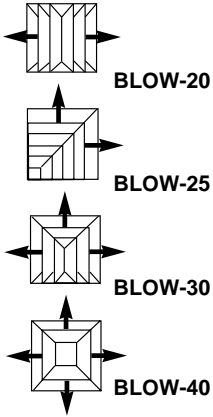

Imperial [IP] Dimensions
Metric (SI) on Reverse

CARNES COMPANY 448 S. Main St., P. O. Box 930040, Verona, WI 53593-0040 Phone: (608)845-6411 Fax: (608)845-6504 www.carnes.com

SQUARE

RECTANGULAR

ADJUSTMENT

HORIZONTAL AIR FLOW

VERTICAL AIR FLOW

Two spring loaded pins, four pin suspension to ceiling plate. Removable and interchangeable center core assembly.

Notes:

- ① Order standard SEEJ which has an outside of 11-13/16" x 11-13/16".
- ② Order standard SEEJ which has an outside of 23-13/16" x 23-13/16".
- ③ Order standard SEEJ which has an outside of 23-13/16" x 23-13/16".
- ④ Standard finish is Carnes No. 11 White electrocoat.

For other sizes and panel sizes contact Carnes Company Sales Department.

SIZE A x B	DIMENSIONS LISTED IN INCHES				
	PANEL - C x D				
	11-3/4 x 11-3/4	11-3/4 x 23-3/4	23-3/4 x 23-3/4	23-3/4 x 47-3/4	47-3/4 x 47-3/4
6 x 6					
6 x 9					
6 x 12	NA		NA = Not Available		
6 x 15	NA				
6 x 18	NA				
6 x 21	NA				
9 x 9	①				
9 x 12	NA				
9 x 15	NA				
9 x 18	NA				
9 x 21	NA	②			
12 x 12	NA	NA			
12 x 15	NA	NA			
12 x 18	NA	NA			
12 x 21	NA	NA			
18 x 18	NA	NA			
18 x 21	NA	NA			
21 x 21	NA	NA	③		
21 x 24	NA	NA	NA	NA	
24 x 24	NA	NA	NA	NA	

For other sizes and panel sizes contact Carnes Company Sales Department.

SIZE A x B	DIMENSIONS LISTED IN MILLIMETERS				
	PANEL - C x D				
	299 x 299	299 x 603	603 x 603	603 x 1213	1213 1213
152 x 152					
152 x 229					
152 x 305	NA		NA = Not Available		
152 x 381	NA				
152 x 457	NA				
152 x 533	NA				
229 x 229	①				
229 x 305	NA				
229 x 381	NA				
229 x 457	NA				
229 x 533	NA	②			
305 x 305	NA	NA			
305 x 381	NA	NA			
305 x 457	NA	NA			
305 x 533	NA	NA			
457 x 457	NA	NA			
457 x 533	NA	NA			
533 x 533	NA	NA	③		
533 x 610	NA	NA	NA	NA	
610 x 610	NA	NA	NA	NA	