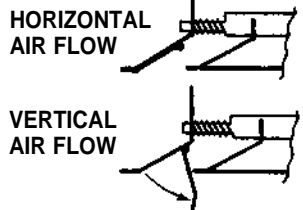

HORIZONTAL AIR FLOW

VERTICAL AIR FLOW

Two spring loaded pins, four pin suspension to ceiling plate. Removable and interchangeable center core assembly.

Notes:

- ① Order standard SEEJ which has an outside of 11-13/16" x 11-13/16".
- ② Order standard SEEJ which has an outside of 23-13/16" x 23-13/16".
- ③ Order standard SEEJ which has an outside of 23-13/16" x 23-13/16".
- ④ Standard finish is Carnes No. 11 White electrocoat.

For other sizes and panel sizes contact Carnes Company Sales Department.

SIZE A x B	DIMENSIONS LISTED IN INCHES				
	PANEL - C x D				
	11-3/4 x 11-3/4	11-3/4 x 23-3/4	23-3/4 x 23-3/4	23-3/4 x 47-3/4	47-3/4 x 47-3/4
6 x 6					
6 x 9					
6 x 12	NA		NA = Not Available		
6 x 15	NA				
6 x 18	NA				
6 x 21	NA				
9 x 9	①				
9 x 12	NA				
9 x 15	NA				
9 x 18	NA				
9 x 21	NA	②			
12 x 12	NA	NA			
12 x 15	NA	NA			
12 x 18	NA	NA			
12 x 21	NA	NA			
18 x 18	NA	NA			
18 x 21	NA	NA			
21 x 21	NA	NA	③		
21 x 24	NA	NA	NA	NA	
24 x 24	NA	NA	NA	NA	

Metric (SI) Dimensions
Imperial [IP] on Reverse

CARNES COMPANY 448 S. Main St., P. O. Box 930040, Verona, WI 53593-0040 Phone: (608)845-6411 Fax: (608)845-6504 www.carnes.com

SQUARE

RECTANGULAR

ADJUSTMENT

Two spring loaded pins, four pin suspension to ceiling plate. Removable and interchangeable center core assembly.

Notes:

- ① Order standard SEEJ which has an outside of 300mm x 300mm.
- ② Order standard SEEJ which has an outside of 300mm x 605mm.
- ③ Order standard SEEJ which has an outside of 605mm x 605mm.
- ④ Standard finish is Carnes No. 11 White electrocoat.