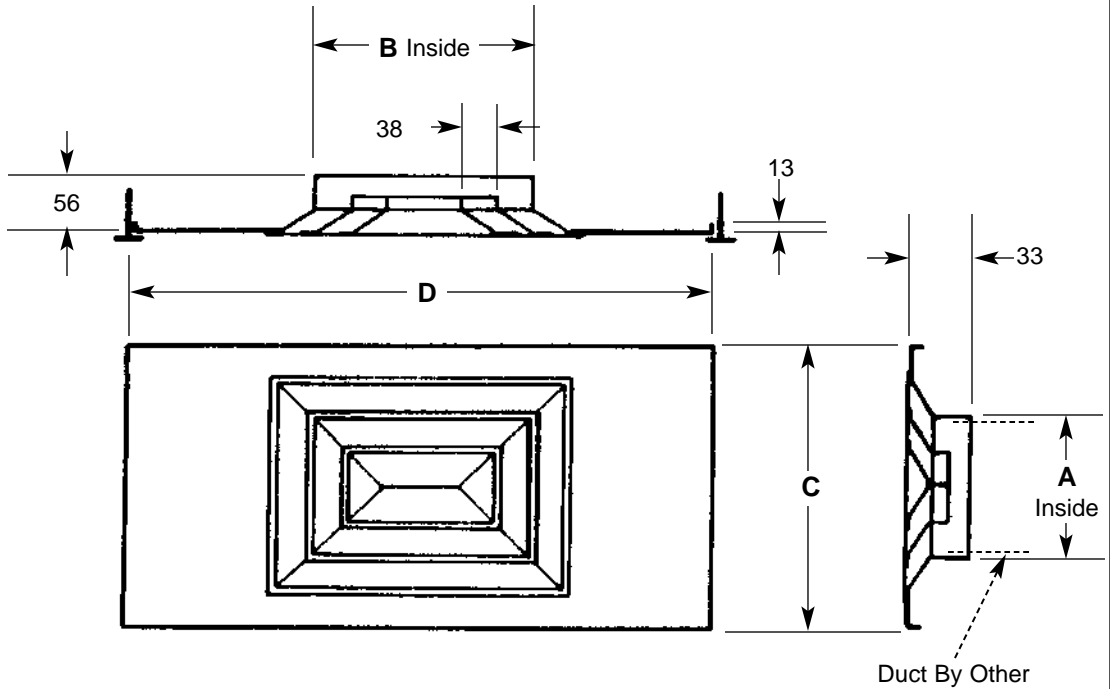

For other sizes and panel sizes contact Carnes Company Sales Department.

SIZE A x B	DIMENSIONS LISTED IN INCHES				
	PANEL - C x D				
	11-3/4 x 11-3/4	11-3/4 x 23-3/4	23-3/4 x 23-3/4	23-3/4 x 47-3/4	47-3/4 x 47-3/4
6 x 6					
6 x 9					
6 x 12	NA		NA = Not Available		
6 x 15	NA				
6 x 18	NA				
6 x 21	NA				
9 x 9	①				
9 x 12	NA				
9 x 15	NA				
9 x 18	NA				
9 x 21	NA	②			
12 x 12	NA	NA			
12 x 15	NA	NA			
12 x 18	NA	NA			
12 x 21	NA	NA			
18 x 18	NA	NA			
18 x 21	NA	NA			
21 x 21	NA	NA	③		
21 x 24	NA	NA	NA	NA	
24 x 24	NA	NA	NA	NA	

Metric (SI) Dimensions
Imperial [IP] on Reverse

CARNES COMPANY 448 S. Main St., P. O. Box 930040, Verona, WI 53593-0040 Phone: (608)845-6411 Fax: (608)845-6504 www.carnes.com

SQUARE

RECTANGULAR

ADJUSTMENT

Two spring loaded pins, four pin suspension to ceiling plate. Removable and interchangeable center core assembly.

Notes:

- ① Order standard SEEJ which has an outside of 300mm x 300mm.
- ② Order standard SEEJ which has an outside of 300mm x 605mm.
- ③ Order standard SEEJ which has an outside of 605mm x 605mm.
- ④ Standard finish is Carnes No. 11 White electrocoat.

For other sizes and panel sizes contact Carnes Company Sales Department.

SIZE A x B	DIMENSIONS LISTED IN MILLIMETERS				
	PANEL - C x D				
	299 x 299	299 x 603	603 x 603	603 x 1213	1213 1213
152 x 152					
152 x 229					
152 x 305	NA		NA = Not Available		
152 x 381	NA				
152 x 457	NA				
152 x 533	NA				
229 x 229	①				
229 x 305	NA				
229 x 381	NA				
229 x 457	NA				
229 x 533	NA	②			
305 x 305	NA	NA			
305 x 381	NA	NA			
305 x 457	NA	NA			
305 x 533	NA	NA			
457 x 457	NA	NA			
457 x 533	NA	NA			
533 x 533	NA	NA	③		
533 x 610	NA	NA	NA	NA	
610 x 610	NA	NA	NA	NA	