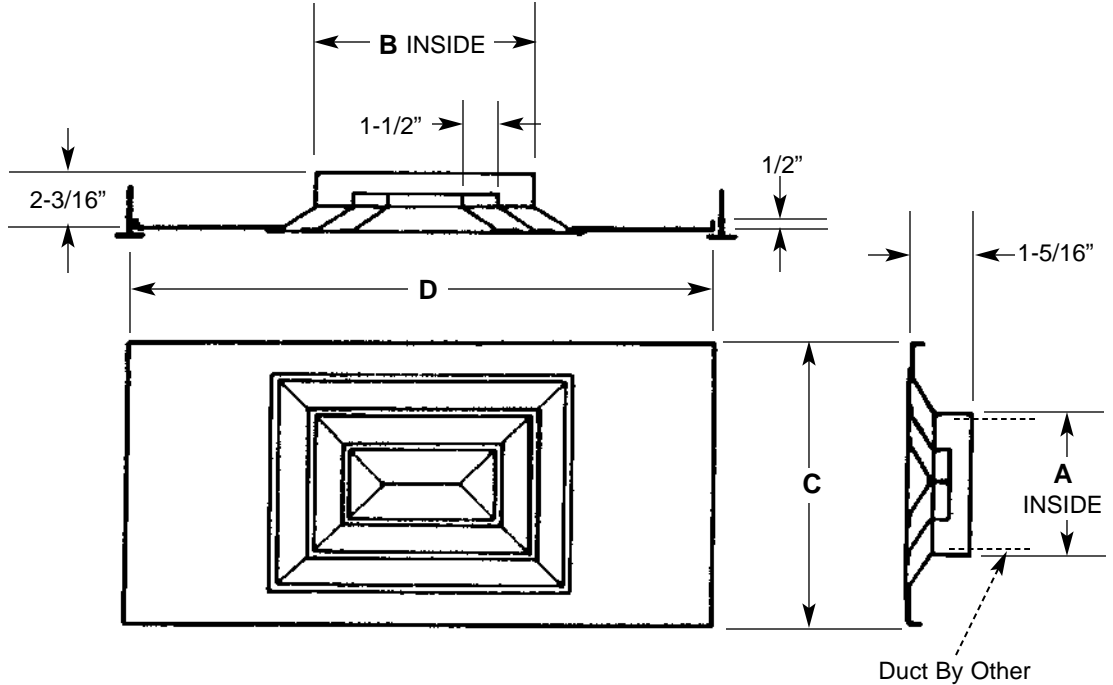

Imperial [IP] Dimensions
Metric (SI) on Reverse

CARNES COMPANY 448 S. Main St., P. O. Box 930040, Verona, WI 53593-0040 Phone: (608)845-6411 Fax: (608)845-6504 www.carnes.com

SQUARE

RECTANGULAR

ADJUSTMENT

HORIZONTAL AIR FLOW

VERTICAL AIR FLOW

Two spring loaded pins, four pin suspension to ceiling plate. Removable and interchangeable center core assembly.

Notes:

- ① Order standard SEEJ which has an outside of 11-13/16" x 11-13/16".
- ② Order standard SEEJ which has an outside of 23-13/16" x 23-13/16".
- ③ Order standard SEEJ which has an outside of 23-13/16" x 23-13/16".
- ④ Standard finish is Carnes No. 11 White electrocoat.

For other sizes and panel sizes contact Carnes Company Sales Department.

SIZE A x B	DIMENSIONS LISTED IN INCHES				
	PANEL - C x D				
	11-3/4 x 11-3/4	11-3/4 x 23-3/4	23-3/4 x 23-3/4	23-3/4 x 47-3/4	47-3/4 x 47-3/4
6 x 6					
6 x 9					
6 x 12	NA		NA = Not Available		
6 x 15	NA				
6 x 18	NA				
6 x 21	NA				
9 x 9	①				
9 x 12	NA				
9 x 15	NA				
9 x 18	NA				
9 x 21	NA	②			
12 x 12	NA	NA			
12 x 15	NA	NA			
12 x 18	NA	NA			
12 x 21	NA	NA			
18 x 18	NA	NA			
18 x 21	NA	NA			
21 x 21	NA	NA	③		
21 x 24	NA	NA	NA	NA	
24 x 24	NA	NA	NA	NA	

Two spring loaded pins, four pin suspension to ceiling plate. Removable and interchangeable center core assembly.

Notes:

- ① Order standard SEEJ which has an outside of 300mm x 300mm.
- ② Order standard SEEJ which has an outside of 300mm x 605mm.
- ③ Order standard SEEJ which has an outside of 605mm x 605mm.
- ④ Standard finish is Carnes No. 11 White electrocoat.