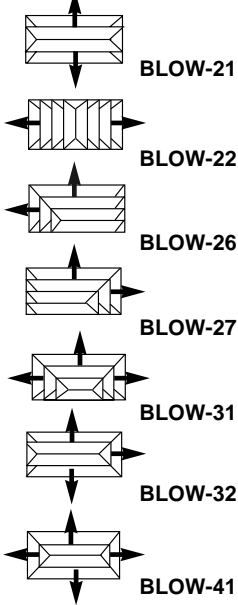

Imperial [IP] Dimensions
Metric (SI) on Reverse

CARNES COMPANY 448 S. Main St., P. O. Box 930040, Verona, WI 53593-0040 Phone: (608)845-6411 Fax: (608)845-6504 www.carnes.com

SQUARE

RECTANGULAR

ADJUSTMENT

HORIZONTAL AIR FLOW

VERTICAL AIR FLOW

Two spring loaded pins, four pin suspension to ceiling plate. Removable and interchangeable center core assembly.

Notes:

- ① Order standard SEEJ which has an outside of 11-13/16" x 11-13/16".
- ② Order standard SEEJ which has an outside of 23-13/16" x 23-13/16".
- ③ Order standard SEEJ which has an outside of 23-13/16" x 23-13/16".
- ④ Standard finish is Carnes No. 11 White electrocoat.

For other sizes and panel sizes contact Carnes Company Sales Department.

SIZE A x B	DIMENSIONS LISTED IN INCHES				
	PANEL - C x D				
	11-3/4 x 11-3/4	11-3/4 x 23-3/4	23-3/4 x 23-3/4	23-3/4 x 47-3/4	47-3/4 x 47-3/4
6 x 6					
6 x 9					
6 x 12	NA		NA = Not Available		
6 x 15	NA				
6 x 18	NA				
6 x 21	NA				
9 x 9	①				
9 x 12	NA				
9 x 15	NA				
9 x 18	NA				
9 x 21	NA	②			
12 x 12	NA	NA			
12 x 15	NA	NA			
12 x 18	NA	NA			
12 x 21	NA	NA			
18 x 18	NA	NA			
18 x 21	NA	NA			
21 x 21	NA	NA	③		
21 x 24	NA	NA	NA	NA	
24 x 24	NA	NA	NA	NA	

For other sizes and panel sizes contact Carnes Company Sales Department.

SIZE A x B	DIMENSIONS LISTED IN MILLIMETERS				
	PANEL - C x D				
	299 x 299	299 x 603	603 x 603	603 x 1213	1213 1213
152 x 152					
152 x 229					
152 x 305	NA		NA = Not Available		
152 x 381	NA				
152 x 457	NA				
152 x 533	NA				
229 x 229	①				
229 x 305	NA				
229 x 381	NA				
229 x 457	NA				
229 x 533	NA	②			
305 x 305	NA	NA			
305 x 381	NA	NA			
305 x 457	NA	NA			
305 x 533	NA	NA			
457 x 457	NA	NA			
457 x 533	NA	NA			
533 x 533	NA	NA	③		
533 x 610	NA	NA	NA	NA	
610 x 610	NA	NA	NA	NA	