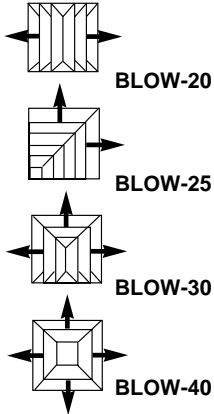

Metric (SI) Dimensions
Imperial [IP] on Reverse

CARNES COMPANY 448 S. Main St., P. O. Box 930040, Verona, WI 53593-0040 Phone: (608)845-6411 Fax: (608)845-6504 www.carnes.com

SQUARE