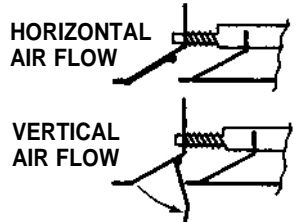

SQUARE

ADJUSTMENT

Two spring loaded pins,
four pin suspension to
ceiling plate. Removable
and interchangeable
center core assembly.

Notes:

- ① Order standard SKEJ which has an outside of 11-13/16" x 11-13/16".
- ② Order standard SKEJ which has an outside of 23-13/16" x 23-13/16".
- ③ Standard finish is Carnes No. 11 White electrocoat.

SQUARE

ADJUSTMENT

Two spring loaded pins, four pin suspension to ceiling plate. Removable and interchangeable center core assembly.

Notes:

- ① Order standard SKEJ which has an outside of 299mm x 299mm.
- ② Order standard SKEJ which has an outside of 299mm x 603mm.
- ③ Standard finish is Carnes No. 11 White electrocoat.