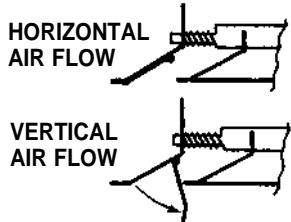

SQUARE

ADJUSTMENT

Two spring loaded pins,
four pin suspension to
ceiling plate. Removable
and interchangeable
center core assembly.

Notes:

- ① Order standard SKEJ which has an outside of 11-13/16" x 11-13/16".
- ② Order standard SKEJ which has an outside of 23-13/16" x 23-13/16".
- ③ Standard finish is Carnes No. 11 White electrocoat.

For other sizes and panel sizes contact
Carnes Company Sales Department.

DIMENSIONS LISTED IN INCHES						
NECK SIZE	SIZE A x B	PANEL - C x D				
		11-3/4 x 11-3/4	11-3/4 x 23-3/4	23-3/4 x 23-3/4	23-3/4 x 47-3/4	47-3/4 x 47-3/4
4	6 x 6					
5	6 x 6					
6	6 x 6					
6	9 x 9	①				NA = Not Available
8	9 x 9	①				
9	9 x 9	①				
10	12 x 12	NA	NA			
12	12 x 12	NA	NA			
12	15 x 15	NA	NA			
14	15 x 15	NA	NA			
15	15 x 15	NA	NA			
16	18 x 18	NA	NA			
18	18 x 18	NA	NA			
18	21 x 21	NA	NA	②		
20	21 x 21	NA	NA	②		
21	21 x 21	NA	NA	②		
22	24 x 24	NA	NA	NA	NA	
24	24 x 24	NA	NA	NA	NA	

Model SETJ — Aluminum Construction Square Diffusers with Round Neck Option Adjustable — T-Bar Lay In

Metric (SI) Dimensions
Imperial [IP] on Reverse

CARNES COMPANY 448 S. Main St., P. O. Box 930040, Verona, WI 53593-0040 Phone: (608)845-6411 Fax: (608)845-6504 www.carnes.com

SQUARE

ADJUSTMENT

Two spring loaded pins, four pin suspension to ceiling plate. Removable and interchangeable center core assembly.

Notes:

- ① Order standard SKEJ which has an outside of 299mm x 299mm.
- ② Order standard SKEJ which has an outside of 299mm x 603mm.
- ③ Standard finish is Carnes No. 11 White electrocoat.