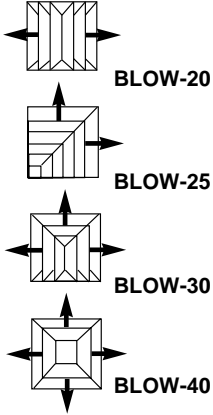

SQUARE

ADJUSTMENT

Two spring loaded pins,
four pin suspension to
ceiling plate. Removable
and interchangeable
center core assembly.

Notes:

- ① Order standard SKEJ which has an outside of 11-13/16" x 11-13/16".
- ② Order standard SKEJ which has an outside of 23-13/16" x 23-13/16".
- ③ Standard finish is Carnes No. 11 White electrocoat.

For other sizes and panel sizes contact
Carnes Company Sales Department.

DIMENSIONS LISTED IN INCHES						
NECK SIZE	SIZE A x B	PANEL - C x D				
		11-3/4 x 11-3/4	11-3/4 x 23-3/4	23-3/4 x 23-3/4	23-3/4 x 47-3/4	47-3/4 x 47-3/4
4	6 x 6					
5	6 x 6					
6	6 x 6					
6	9 x 9	①				NA = Not Available
8	9 x 9	①				
9	9 x 9	①				
10	12 x 12	NA	NA			
12	12 x 12	NA	NA			
12	15 x 15	NA	NA			
14	15 x 15	NA	NA			
15	15 x 15	NA	NA			
16	18 x 18	NA	NA			
18	18 x 18	NA	NA			
18	21 x 21	NA	NA	②		
20	21 x 21	NA	NA	②		
21	21 x 21	NA	NA	②		
22	24 x 24	NA	NA	NA	NA	
24	24 x 24	NA	NA	NA	NA	

SQUARE

ADJUSTMENT

Two spring loaded pins, four pin suspension to ceiling plate. Removable and interchangeable center core assembly.

Notes:

- ① Order standard SKEJ which has an outside of 299mm x 299mm.
- ② Order standard SKEJ which has an outside of 299mm x 603mm.
- ③ Standard finish is Carnes No. 11 White electrocoat.

For other sizes and panel sizes contact Carnes Company Sales Department.

DIMENSIONS LISTED IN MILLIMETERS

NECK SIZE	SIZE A x B	PANEL - C x D				
		299 x 299	299 x 603	603 x 603	603 x 1213	1213 x 1213
102	152 x 152					
127	152 x 152					
152	152 x 152			NA = Not Available		
152	229 x 229	①				
203	229 x 229	①				
229	229 x 229	①				
254	305 x 305	NA	NA			
305	305 x 305	NA	NA			
305	381 x 381	NA	NA			
356	381 x 381	NA	NA			
381	381 x 381	NA	NA			
406	457 x 457	NA	NA			
457	457 x 457	NA	NA			
457	533 x 533	NA	NA	②		
508	533 x 533	NA	NA	②		
533	533 x 533	NA	NA	②		
559	610 x 610	NA	NA	NA	NA	
610	610 x 610	NA	NA	NA	NA	