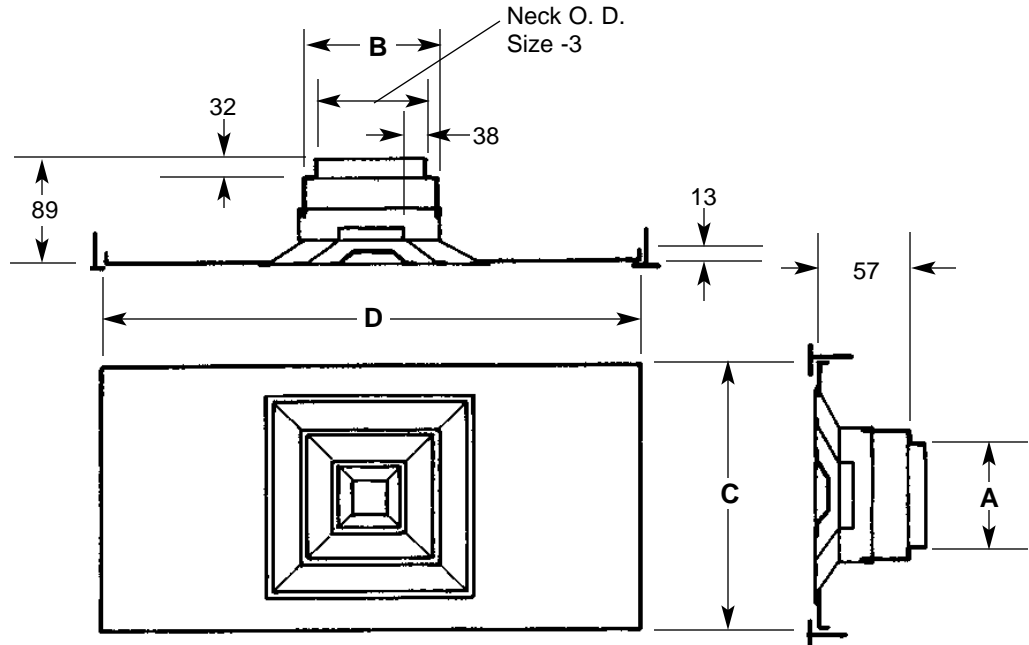

SQUARE

ADJUSTMENT

Two spring loaded pins,
four pin suspension to
ceiling plate. Removable
and interchangeable
center core assembly.

Notes:

- ① Order standard SKEJ which has an outside of 11-13/16" x 11-13/16".
- ② Order standard SKEJ which has an outside of 23-13/16" x 23-13/16".
- ③ Standard finish is Carnes No. 11 White electrocoat.

For other sizes and panel sizes contact
Carnes Company Sales Department.

DIMENSIONS LISTED IN INCHES						
NECK SIZE	SIZE A x B	PANEL - C x D				
		11-3/4 x 11-3/4	11-3/4 x 23-3/4	23-3/4 x 23-3/4	23-3/4 x 47-3/4	47-3/4 x 47-3/4
4	6 x 6					
5	6 x 6					
6	6 x 6					
6	9 x 9	①				NA = Not Available
8	9 x 9	①				
9	9 x 9	①				
10	12 x 12	NA	NA			
12	12 x 12	NA	NA			
12	15 x 15	NA	NA			
14	15 x 15	NA	NA			
15	15 x 15	NA	NA			
16	18 x 18	NA	NA			
18	18 x 18	NA	NA			
18	21 x 21	NA	NA	②		
20	21 x 21	NA	NA	②		
21	21 x 21	NA	NA	②		
22	24 x 24	NA	NA	NA	NA	
24	24 x 24	NA	NA	NA	NA	

SQUARE

ADJUSTMENT

Two spring loaded pins, four pin suspension to ceiling plate. Removable and interchangeable center core assembly.

Notes:

- ① Order standard SKEJ which has an outside of 299mm x 299mm.
- ② Order standard SKEJ which has an outside of 299mm x 603mm.
- ③ Standard finish is Carnes No. 11 White electrocoat.

For other sizes and panel sizes contact Carnes Company Sales Department.

DIMENSIONS LISTED IN MILLIMETERS

NECK SIZE	SIZE A x B	PANEL - C x D				
		299 x 299	299 x 603	603 x 603	603 x 1213	1213 x 1213
102	152 x 152					
127	152 x 152					
152	152 x 152			NA = Not Available		
152	229 x 229	①				
203	229 x 229	①				
229	229 x 229	①				
254	305 x 305	NA	NA			
305	305 x 305	NA	NA			
305	381 x 381	NA	NA			
356	381 x 381	NA	NA			
381	381 x 381	NA	NA			
406	457 x 457	NA	NA			
457	457 x 457	NA	NA			
457	533 x 533	NA	NA	②		
508	533 x 533	NA	NA	②		
533	533 x 533	NA	NA	②		
559	610 x 610	NA	NA	NA	NA	
610	610 x 610	NA	NA	NA	NA	