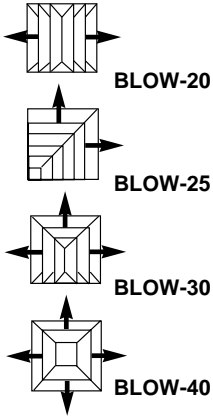

SQUARE

ADJUSTMENT

Two spring loaded pins,
four pin suspension to
ceiling plate. Removable
and interchangeable
center core assembly.

Notes:

- ① Order standard SKEJ which has an outside of 11-13/16" x 11-13/16".
- ② Order standard SKEJ which has an outside of 23-13/16" x 23-13/16".
- ③ Standard finish is Carnes No. 11 White electrocoat.

For other sizes and panel sizes contact
Carnes Company Sales Department.

DIMENSIONS LISTED IN INCHES						
NECK SIZE	SIZE A x B	PANEL - C x D				
		11-3/4 x 11-3/4	11-3/4 x 23-3/4	23-3/4 x 23-3/4	23-3/4 x 47-3/4	47-3/4 x 47-3/4
4	6 x 6					
5	6 x 6					
6	6 x 6					
6	9 x 9	①				NA = Not Available
8	9 x 9	①				
9	9 x 9	①				
10	12 x 12	NA	NA			
12	12 x 12	NA	NA			
12	15 x 15	NA	NA			
14	15 x 15	NA	NA			
15	15 x 15	NA	NA			
16	18 x 18	NA	NA			
18	18 x 18	NA	NA			
18	21 x 21	NA	NA	②		
20	21 x 21	NA	NA	②		
21	21 x 21	NA	NA	②		
22	24 x 24	NA	NA	NA	NA	
24	24 x 24	NA	NA	NA	NA	

SQUARE

ADJUSTMENT

Two spring loaded pins, four pin suspension to ceiling plate. Removable and interchangeable center core assembly.

Notes:

- ① Order standard SKEJ which has an outside of 299mm x 299mm.
- ② Order standard SKEJ which has an outside of 299mm x 603mm.
- ③ Standard finish is Carnes No. 11 White electrocoat.

For other sizes and panel sizes contact Carnes Company Sales Department.

DIMENSIONS LISTED IN MILLIMETERS

NECK SIZE	SIZE A x B	PANEL - C x D				
		299 x 299	299 x 603	603 x 603	603 x 1213	1213 x 1213
102	152 x 152					
127	152 x 152					
152	152 x 152			NA = Not Available		
152	229 x 229	①				
203	229 x 229	①				
229	229 x 229	①				
254	305 x 305	NA	NA			
305	305 x 305	NA	NA			
305	381 x 381	NA	NA			
356	381 x 381	NA	NA			
381	381 x 381	NA	NA			
406	457 x 457	NA	NA			
457	457 x 457	NA	NA			
457	533 x 533	NA	NA	②		
508	533 x 533	NA	NA	②		
533	533 x 533	NA	NA	②		
559	610 x 610	NA	NA	NA	NA	
610	610 x 610	NA	NA	NA	NA	