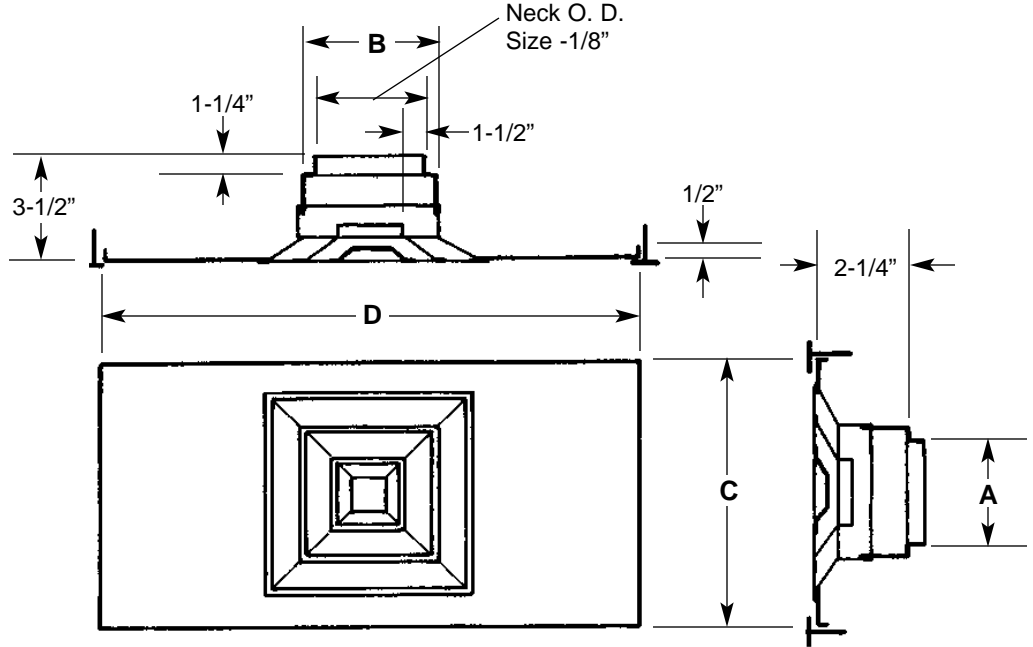

SQUARE

ADJUSTMENT

Two spring loaded pins,
four pin suspension to
ceiling plate. Removable
and interchangeable
center core assembly.

Notes:

- ① Order standard SKEJ which has an outside of 11-13/16" x 11-13/16".
- ② Order standard SKEJ which has an outside of 23-13/16" x 23-13/16".
- ③ Standard finish is Carnes No. 11 White electrocoat.

For other sizes and panel sizes contact
Carnes Company Sales Department.

DIMENSIONS LISTED IN INCHES						
NECK SIZE	SIZE A x B	PANEL - C x D				
		11-3/4 x 11-3/4	11-3/4 x 23-3/4	23-3/4 x 23-3/4	23-3/4 x 47-3/4	47-3/4 x 47-3/4
4	6 x 6					
5	6 x 6					
6	6 x 6					
6	9 x 9	①				NA = Not Available
8	9 x 9	①				
9	9 x 9	①				
10	12 x 12	NA	NA			
12	12 x 12	NA	NA			
12	15 x 15	NA	NA			
14	15 x 15	NA	NA			
15	15 x 15	NA	NA			
16	18 x 18	NA	NA			
18	18 x 18	NA	NA			
18	21 x 21	NA	NA	②		
20	21 x 21	NA	NA	②		
21	21 x 21	NA	NA	②		
22	24 x 24	NA	NA	NA	NA	
24	24 x 24	NA	NA	NA	NA	

SQUARE

ADJUSTMENT

Two spring loaded pins, four pin suspension to ceiling plate. Removable and interchangeable center core assembly.

Notes:

- ① Order standard SKEJ which has an outside of 299mm x 299mm.
- ② Order standard SKEJ which has an outside of 299mm x 603mm.
- ③ Standard finish is Carnes No. 11 White electrocoat.

For other sizes and panel sizes contact Carnes Company Sales Department.

DIMENSIONS LISTED IN MILLIMETERS

NECK SIZE	SIZE A x B	PANEL - C x D				
		299 x 299	299 x 603	603 x 603	603 x 1213	1213 x 1213
102	152 x 152					
127	152 x 152					
152	152 x 152			NA = Not Available		
152	229 x 229	①				
203	229 x 229	①				
229	229 x 229	①				
254	305 x 305	NA	NA			
305	305 x 305	NA	NA			
305	381 x 381	NA	NA			
356	381 x 381	NA	NA			
381	381 x 381	NA	NA			
406	457 x 457	NA	NA			
457	457 x 457	NA	NA			
457	533 x 533	NA	NA	②		
508	533 x 533	NA	NA	②		
533	533 x 533	NA	NA	②		
559	610 x 610	NA	NA	NA	NA	
610	610 x 610	NA	NA	NA	NA	