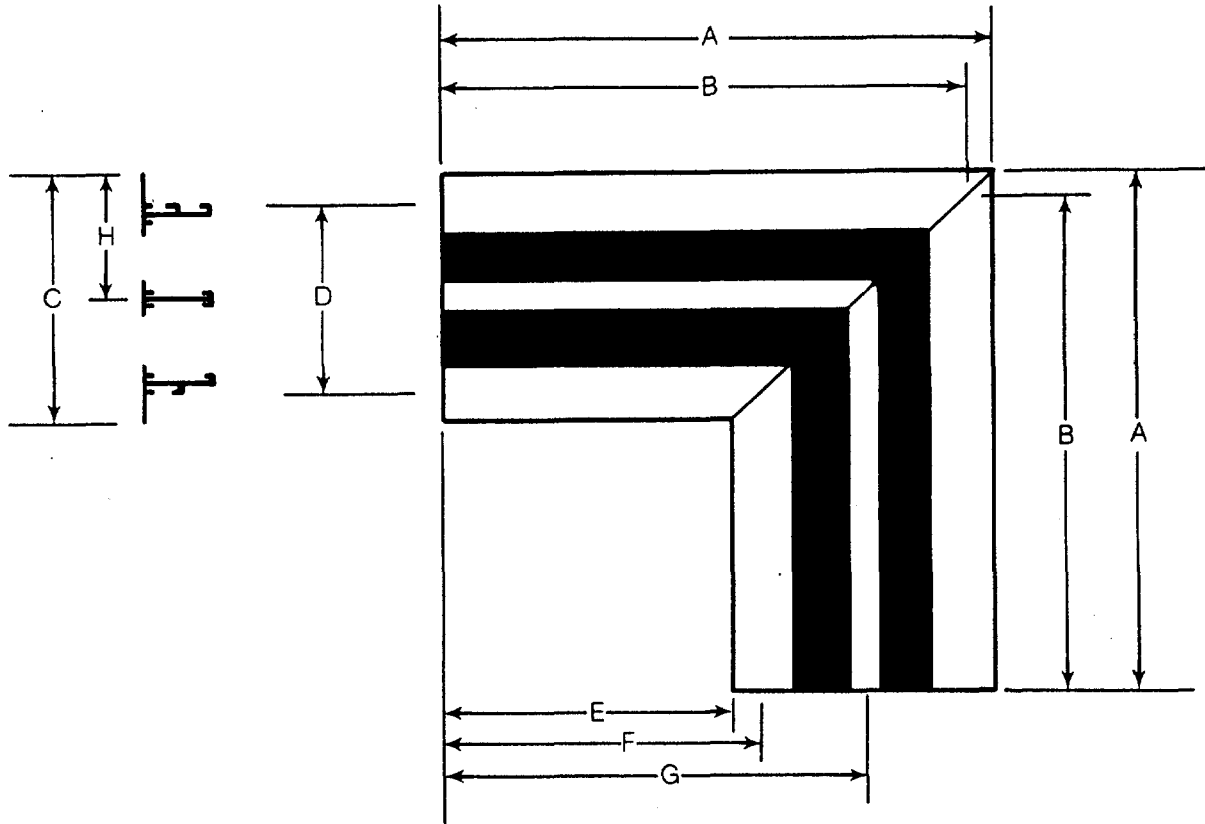

SPECIFICATION SHEET

MODEL CHDB CHANNELAIRE EXTRUDED ALUMINUM SLOT TYPE DIFFUSER 90° MITERED CORNER, 1 1/8" BORDER, 3/4" SLOT

CARNES COMPANY, A Division of Wehr Corporation, 448 S. Main Street, Verona, Wisconsin 53593 — Phone: (608) 845-6411

Dim.	Description	NUMBER OF SLOTS							
		1	2	3	4	5	6	7	8
A	Outside Flange	14 1/4	15 7/8	17 3/8	18 7/8	20 1/2	22	23 5/8	25 1/8
B	Outside Duct	13 3/4	15 1/4	16 7/8	18 3/8	19 7/8	21 1/2	23	24 5/8
C	Face Width	3	4 1/2	6 1/8	7 3/4	9 1/4	10 3/4	12 3/8	13 7/8
D	Duct Width	1 7/8	3 3/8	5	6 1/2	8 1/8	9 5/8	11 1/4	12 3/4
E	Inside Flange	11 1/4	11 1/4	11 1/4	11 1/4	11 1/4	11 1/4	11 1/4	11 1/4
F	Inside Duct	12	12	12	12	12	12	12	12
G	Center Line	12 3/4	13 1/2	14 1/4	15 1/8	15 7/8	16 5/8	17 3/8	18 1/4
H	Half Face Width	1 1/2	2 1/4	3 1/16	3 7/8	4 5/8	5 3/8	6 3/16	6 15/16

Dimensions shown are in inches.