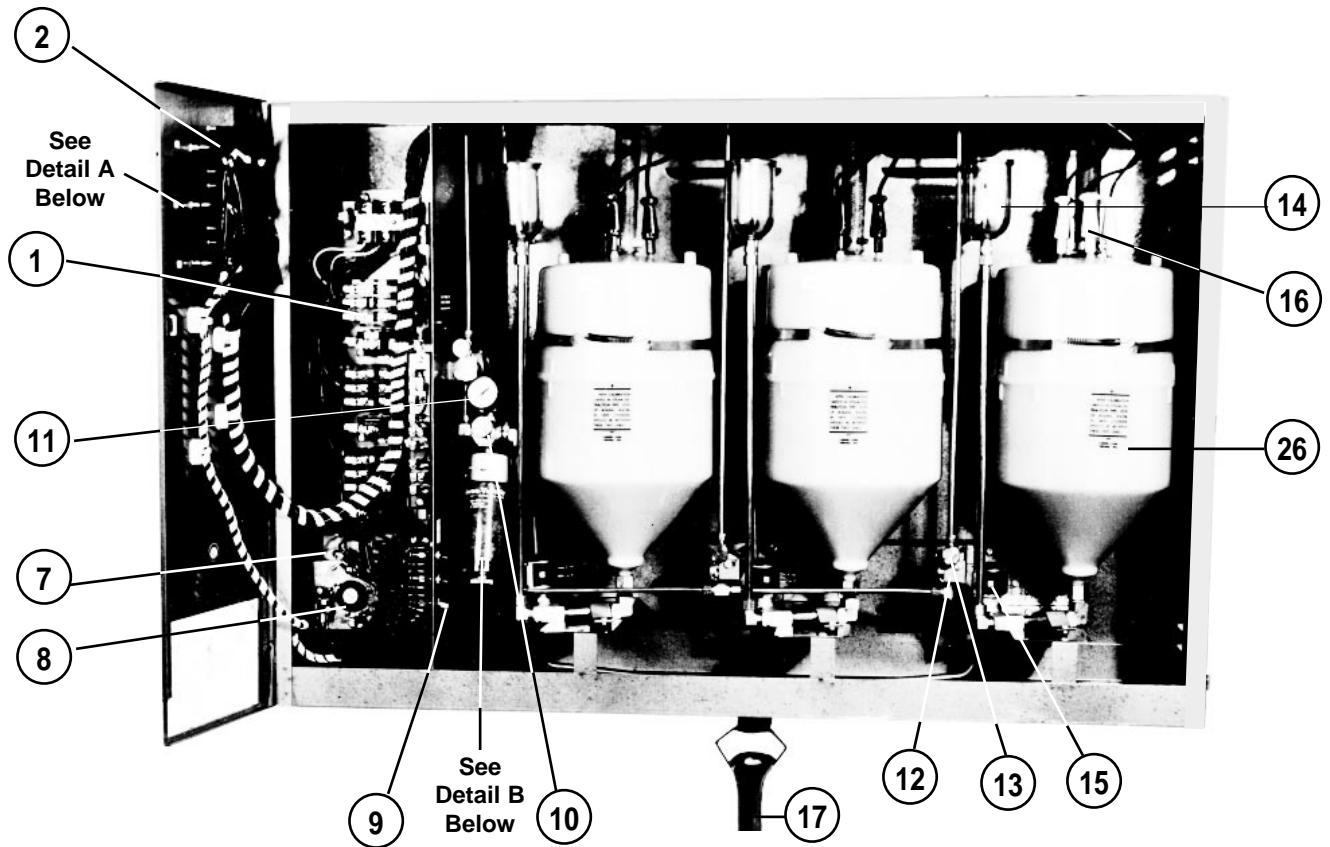

ITEM NO.	DESCRIPTION	MODELS WHERE USED	PART NO.
1	Contactator with Coil	L1, L2, L3	999-7361
	Contactator with Coil	L4, L5, L6	999-7362
2	0-30 Amp Meter	L1 — L6	999-2906
3	Lamp Socket only for use with Red, Green or Yellow Lens	L1 — L6	999-9101
4	Red Lens Only (For 999-9101)	L1 — L6	999-9105
	Green Lens Only (For 999-9101)	L2, L3, L5, L6	999-9104
	Yellow Lens Only (For 999-9101)	L3, L6	999-9103
5	Blub Only (For 999-9101)	L1 — L6	999-9102
6	Amber No. 1 Lamp with Bulb	L1 — L6	998-1055
	Amber No. 2 Lamp with Bulb	L2, L3, L5, L6	998-1056
	Amber No. 3 Lamp with Bulb	L3, L6	998-1057
7	220, 230, 240, 440, 460, 480V to 24V Transformer	L1 — L6	999-9361
	208V to 24V Transformer	L1 — L6	998-1062
	550, 575, 600V to 24 V Transformer	L1 — L6	998-1069
8	Drain Cycle Timer with Microswitches	L1 — L6	998-1041
9	"ON-DRAIN" Switch — Yellow	L1 — L6	999-7342
10	Pressure Regulator	L1 — L6	999-2918
11	Pressure Gauge	L1 — L6	999-2920
12	Make-Up Water Solenoid Valve	L1 — L6	999-7441
13	Adjustable Water Needle Valve	L1 — L6	380-1531
14	Fill Cup	L1 — L6	690-0341
15	Drain Solenoid Valve	L1 — L6	999-7442
16	Terminal Connector	L1 — L6	998-1256
17	Air Gap Drain Fitting	L1 — L6	690-0176
Not Shown	Key for Door Lock No. C-2315	L1 — L6	999-5106
18	Water Filter Assembly, Includes Housing and Items 20-25. Does Not include Item 19	L1 — L6	998-7049
19	Water Filter Cartridge	L1 — L6	999-8830
20	Plastic Water Filter Bowl	L1 — L6	999-8828
21	Upper Retainer Gasket	L1 — L6	999-8835
22	Upper "O" Ring	L1 — L6	999-8837
23	Upper Filter Retainer Disk	L1 — L6	999-8833
24	Lower Filter Retainer Disk	L1 — L6	999-8834
25	Lower "O" Ring	L1 — L6	999-8836
26	Steam Cylinder, Specify Model: HXCB followed by: AX145, AX220, AX380, AC500, AX600, AX700	L1, L2, L3	Order by Model: HXCBA _ _ _
	Steam Cylinder, Specify Model: B145, B220, B380, B500, B600, B700	L4, L5, L6	Order by Model: HXCBB _ _ _

**DETAIL A**

**DETAIL B**