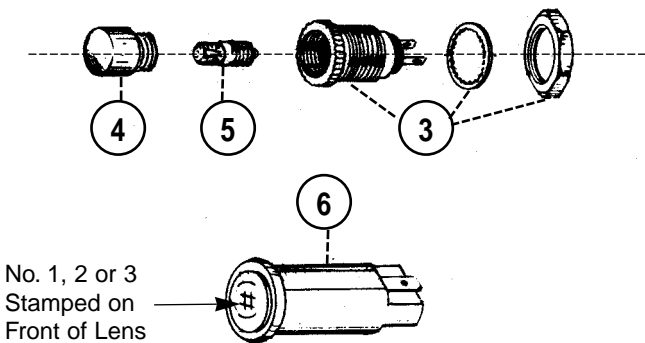

ITEM NO.	DESCRIPTION	MODELS WHERE USED	PART NO.
1	Contactator with Coil	L1, L2, L3	999-7361
	Contactator with Coil	L4, L5, L6	999-7362
2	0-30 Amp Meter	L1 — L6	999-2906
3	Lamp Socket only for use with Red, Green or Yellow Lens	L1 — L6	999-9101
4	Red Lens Only (For 999-9101)	L1 — L6	999-9105
	Green Lens Only (For 999-9101)	L2, L3, L5, L6	999-9104
	Yellow Lens Only (For 999-9101)	L3, L6	999-9103
5	Blub Only (For 999-9101)	L1 — L6	999-9102
6	Amber No. 1 Lamp with Bulb	L1 — L6	998-1055
	Amber No. 2 Lamp with Bulb	L2, L3, L5, L6	998-1056
	Amber No. 3 Lamp with Bulb	L3, L6	998-1057
7	220, 230, 240, 440, 460, 480V to 24V Transformer	L1 — L6	999-9361
	208V to 24V Transformer	L1 — L6	998-1062
	550, 575, 600V to 24 V Transformer	L1 — L6	998-1069
8	Drain Cycle Timer with Microswitches	L1 — L6	998-1041
9	"ON-DRAIN" Switch — Yellow	L1 — L6	999-7342
10	Pressure Regulator	L1 — L6	999-2918
11	Pressure Gauge	L1 — L6	999-2920
12	Make-Up Water Solenoid Valve	L1 — L6	999-7441
13	Adjustable Water Needle Valve	L1 — L6	380-1531
14	Fill Cup	L1 — L6	690-0341
15	Drain Solenoid Valve	L1 — L6	999-7442
16	Terminal Connector	L1 — L6	998-1256
17	Air Gap Drain Fitting	L1 — L6	690-0176
Not Shown	Key for Door Lock No. C-2315	L1 — L6	999-5106
18	Water Filter Assembly, Includes Housing and Items 20-25. Does Not include Item 19	L1 — L6	998-7049
19	Water Filter Cartridge	L1 — L6	999-8830
20	Plastic Water Filter Bowl	L1 — L6	999-8828
21	Upper Retainer Gasket	L1 — L6	999-8835
22	Upper "O" Ring	L1 — L6	999-8837
23	Upper Filter Retainer Disk	L1 — L6	999-8833
24	Lower Filter Retainer Disk	L1 — L6	999-8834
25	Lower "O" Ring	L1 — L6	999-8836
26	Steam Cylinder, Specify Model: HXCB followed by: AX145, AX220, AX380, AC500, AX600, AX700	L1, L2, L3	Order by Model: HXCBA _ _ _
	Steam Cylinder, Specify Model: B145, B220, B380, B500, B600, B700	L4, L5, L6	Order by Model: HXCBB _ _ _

**DETAIL A**

**DETAIL B**