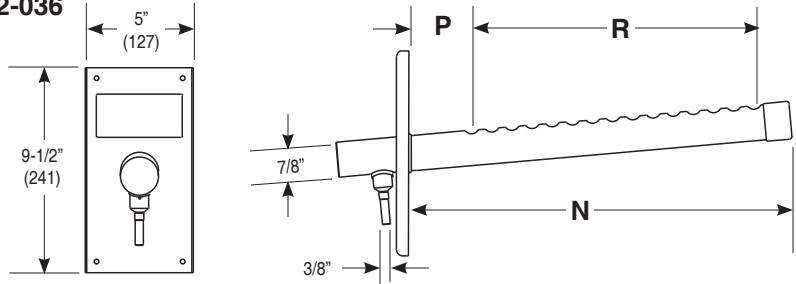

**Lengths 012-036**

- Suitable for capacities up to 30 lbs./hr.
- Machined from high quality 304 B stainless steel.
- Steam is dispersed through evenly spaced outlet orifices.
- The length selection of the distribution pipe is defined by the duct width.

MODEL	N	P	R
HXPBB012S	11-13/16" (300mm)	2" (51mm)	9" (229mm)
HXPBB018S	17-13/16" (452mm)	2" (51mm)	15" (381mm)
HXPBB024S	23-13/16" (605mm)	2" (51mm)	21" (533mm)
HXPBB030S	29-13/16" (757mm)	2" (51mm)	27" (686mm)
HXPBB036S	35-13/16" (910mm)	2" (51mm)	33" (838mm)

\*The mounting plate on these pipes is adjustable. The "P" and "N" dimensions are shown at both maximum and minimum depending on position of mounting plate. An infinite variety of settings are available between the minimum and maximum.