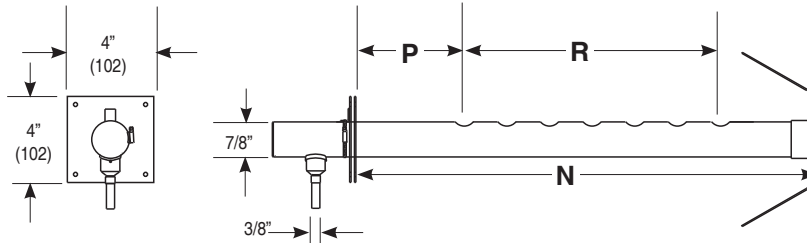

Lengths 048-120

MODEL	MAXIMUM*		MINIMUM*		R
	P	N	P	N	
HXPBB040S	8" (203mm)	38" (965mm)	5" (127mm)	35" (889mm)	25 (635mm)
HXPBB044S	8" (203mm)	42" (1067mm)	5" (127mm)	39" (991mm)	28-3/4" (730mm)
HXPBB048S	8" (203mm)	46" (1168mm)	5" (127mm)	43" (1092mm)	32-1/2" (826mm)
HXPBB052S	8" (203mm)	50" (1270mm)	5" (127mm)	47" (1194mm)	36-1/4" (921mm)
HXPBB056S	8" (203mm)	54" (1372mm)	5" (127mm)	51" (1295mm)	40" (1016mm)
HXPBB060S	8" (203mm)	58" (1473mm)	5" (127mm)	55" (1397mm)	43-3/4" (1111mm)
HXPBB064S	8" (203mm)	62" (1575mm)	5" (127mm)	59" (1499mm)	47-1/2" (1206mm)
HXPBB068S	8" (203mm)	66" (1676mm)	5" (127mm)	63" (1600mm)	52-1/2" (1334mm)
HXPBB072S	8" (203mm)	70" (1778mm)	5" (127mm)	67" (1702mm)	56-1/4" (1429mm)
HXPBB076S	8" (203mm)	74" (1880mm)	5" (127mm)	71" (1803mm)	60" (1524mm)
HXPBB080S	8" (203mm)	78" (1981mm)	5" (127mm)	75" (1905mm)	63-3/4" (1619mm)
HXPBB084S	8" (203mm)	82" (2083mm)	5" (127mm)	79" (2007mm)	67-1/2" (1714mm)
HXPBB088S	8" (203mm)	86" (2184mm)	5" (127mm)	83" (2108mm)	72-1/2" (1842mm)
HXPBB092S	8" (203mm)	90" (2286mm)	5" (127mm)	87" (2210mm)	76-1/4" (1937mm)
HXPBB096S	8" (203mm)	94" (2388mm)	5" (127mm)	91" (2311mm)	80" (2032mm)
HXPBB100S	8" (203mm)	98" (2489mm)	5" (127mm)	95" (2413mm)	83-3/4" (2127mm)
HXPBB104S	8" (203mm)	102" (2591mm)	5" (127mm)	99" (2515mm)	87-1/2" (2222mm)
HXPBB108S	8" (203mm)	106" (2692mm)	5" (127mm)	103" (2616mm)	92-1/2" (2350mm)
HXPBB112S	8" (203mm)	110" (2794mm)	5" (127mm)	107" (2718mm)	96-1/4" (2445mm)
HXPBB116S	8" (203mm)	114" (2896mm)	5" (127mm)	111" (2819mm)	100" (2540mm)
HXPBB120S	8" (203mm)	118" (2997mm)	5" (127mm)	115" (2921mm)	103-3/4" (2635mm)

*The mounting plate on these pipes is adjustable. The "P" and "N" dimensions are shown at both maximum and minimum depending on position of mounting plate. An infinite variety of settings are available between the minimum and maximum.

MATERIAL: Stainless steel