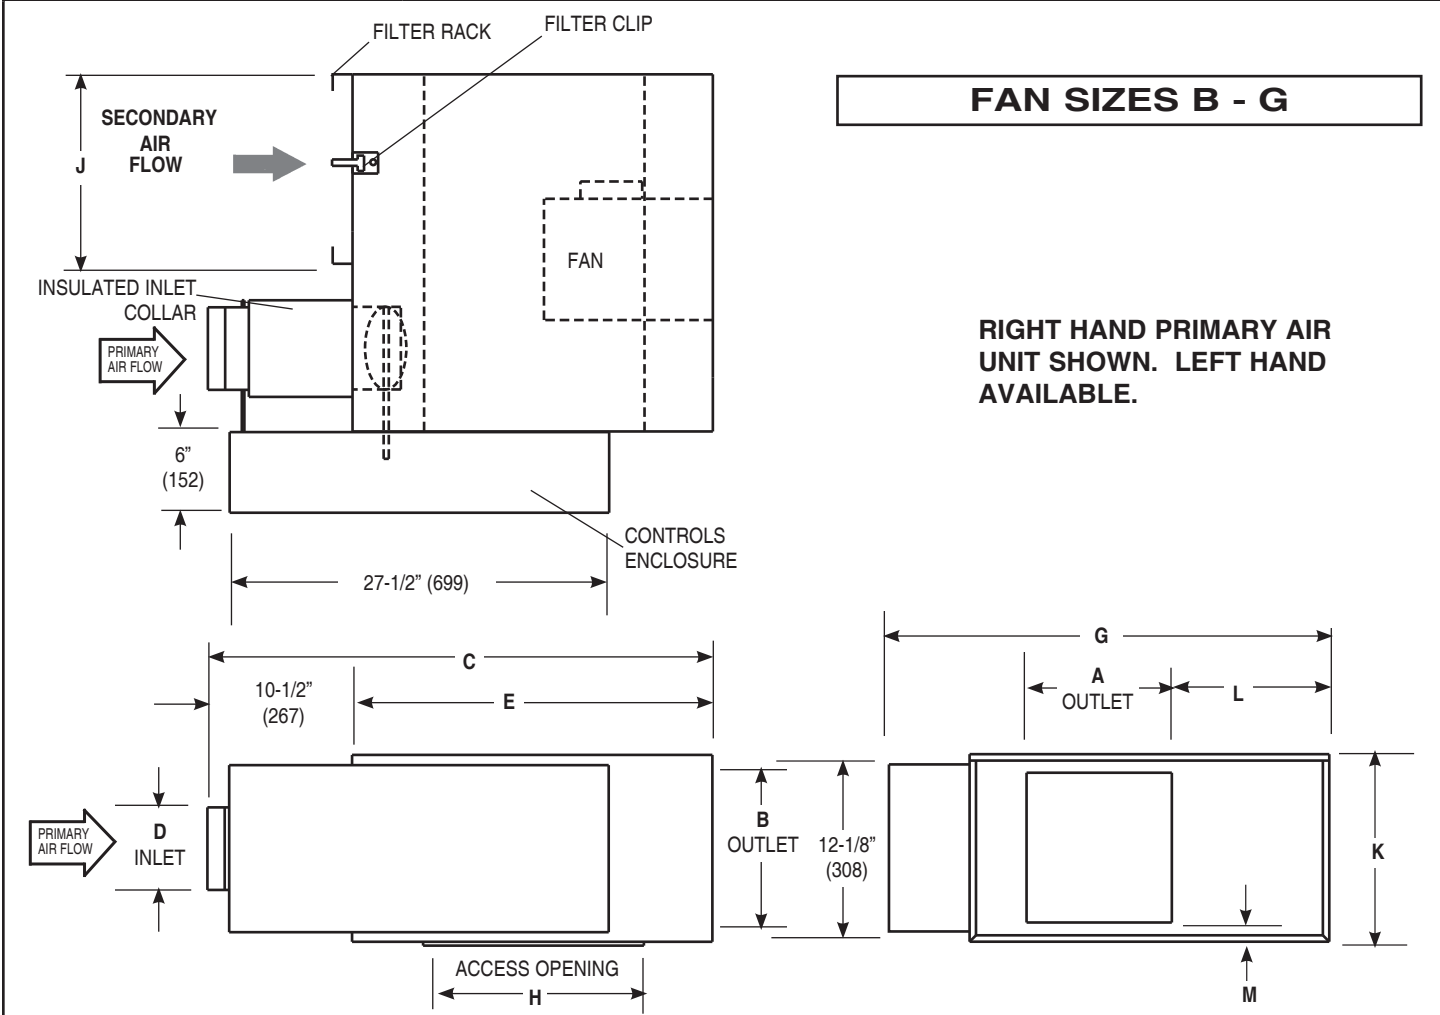

Imperial [IP] Dimensions
Metric (SI) in Parentheses

CARNES COMPANY 448 S. Main St., P. O. Box 930040, Verona, WI 53593-0040 Phone: (608)845-6411 Fax: (608)845-6504 www.carnes.com

FAN SIZES B - G

RIGHT HAND PRIMARY AIR UNIT SHOWN. LEFT HAND AVAILABLE.

DIMENSIONS LISTED IN INCHES (Millimeters)

Fan Size	Inlet Size	Primary CFM (L/s)	Sec. CFM @ .25" E.S.P. (L/s)	Fan H.P.	Outlet			Inlet D	E	G	H	J	K	L	M
					A	B	C								
B	05	350 (165)	550 (260)	1/6	6-3/4 (171)	7 (178)	40-5/8 (1032)	4-7/8 (124)	30 (762)	30 (762)	19-5/8 (498)	13-3/4 (349)	15 (381)	7-7/8 (200)	6-3/4 (171)
B	06	500 (236)	550 (260)	1/6	8-1/4 (210)			6-7/8 (175)							
C	07	700 (330)	750 (354)	1/6	11-3/4 (298)			7-7/8 (200)							
D	08	1000 (472)	1275 (602)	1/4	11-1/4 (286)	8 (203)	9-7/8 (251)	30-1/2 (775)	35-3/4 (908)	20 (508)	15-3/4 (400)	17-1/2 (445)	9-1/4 (235)	5-3/4 (146)	
E	10	1500 (708)	1780 (840)	1/2	7-1/2 (191)	42-3/4 (1086)	32 (813)	41-3/4 (1048)	22 (559)	20-3/4 (527)	12-1/8 (308)		8-7/16 (214)		
F	12	2300 (1086)	2430 (1147)	3/4	13-1/8 (333)	42-1/4 (1073)	11-7/8 (302)	21-3/4 (552)	19-3/4 (502)	11-7/16 (281)	8-15/16 (227)				
G	14	3100 (1463)	3100 (1463)	1	15-3/4 (400)	8-1/2 (216)	48-7/8 (1241)	13-7/8 (352)	38-1/4 (972)	45-13/16 (1164)	27-3/4 (705)	17-3/4 (451)	20 (508)	12-1/2 (318)	9-15/16 (252)
G	16	4200 (1982)			15-3/4 (400)	8-1/2 (216)	48-7/8 (1241)	15-7/8 (403)	38-1/4 (972)	45-13/16 (1164)	27-3/4 (705)	17-3/4 (451)	20 (508)	12-1/2 (318)	9-15/16 (252)

NOTE: Outlet dimensions refer to the actual opening.

Imperial [IP] Dimensions
Metric (SI) in Parentheses

CARNES COMPANY 448 S. Main St., P. O. Box 930040, Verona, WI 53593-0040 Phone: (608)845-6411 Fax: (608)845-6504 www.carnes.com

Note: Outlet dimensions refer to the actual opening.