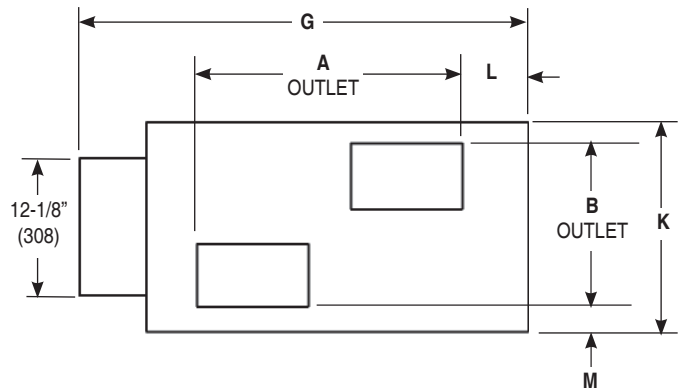

Imperial [IP] Dimensions
Metric (SI) in Parentheses

CARNES COMPANY 448 S. Main St., P. O. Box 930040, Verona, WI 53593-0040 Phone: (608)845-6411 Fax: (608)845-6504 www.carnes.com

FAN SIZE J

DIMENSIONS LISTED IN INCHES (Millimeters)															
Fan Size	Inlet Size	Primary CFM (L/s)	Sec. CFM @ .25" E.S.P. (L/s)	Fan H.P.	Outlet			Inlet		G	H	J	K	L	M
					A	B	C	D	E						
J	16	4200 (1982)	4130 (1949)	3/4 (2)	36-1/4 (921)	17-1/2 (445)	41-1/2 (1054)	15-7/8 (403)	30 (762)	56 (1422)	17-3/4 (451)	27-7/8 (708)	18-1/4 (463)	6-3/4 (171)	9-3/4 (248)

Note: Outlet dimensions refer to the actual opening.