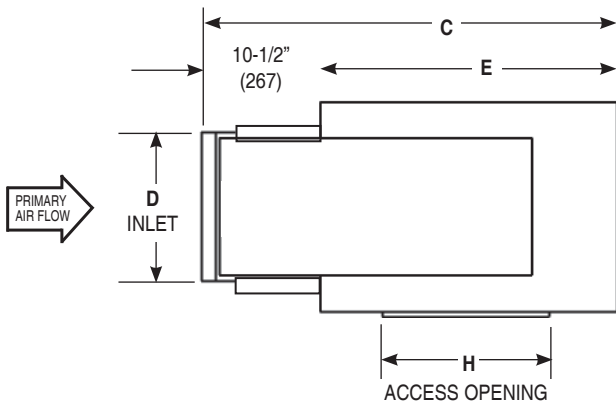

DIMENSIONS LISTED IN INCHES (Millimeters)

Fan Size	Inlet Size	Primary CFM (L/s)	Sec. CFM @ .25" E.S.P. (L/s)	Fan H.P.	Outlet			Inlet D	E	G	H	J	K	L	M
					A	B	C								
B	05	350 (165)	550 (260)	1/6	6-3/4 (171)	7 (178)	40-5/8 (1032)	4-7/8 (124)	30 (762)	30 (762)	19-5/8 (498)	13-3/4 (349)	15 (381)	7-7/8 (200)	6-3/4 (171)
B	06	500 (236)	550 (260)	1/6	8-1/4 (210)			6-7/8 (175)							
C	07	700 (330)	750 (354)	1/6	11-3/4 (298)			7-7/8 (200)							
D	08	1000 (472)	1275 (602)	1/4	11-1/4 (286)	8 (203)	9-7/8 (251)	30-1/2 (775)	35-3/4 (908)	20 (508)	15-3/4 (400)	17-1/2 (445)	9-1/4 (235)	5-3/4 (146)	
E	10	1500 (708)	1780 (840)	1/2	7-1/2 (191)	42-3/4 (1086)	32 (813)	41-3/4 (1048)	22 (559)	20-3/4 (527)	12-1/8 (308)		8-7/16 (214)		
F	12	2300 (1086)	2430 (1147)	3/4	13-1/8 (333)	42-1/4 (1073)	11-7/8 (302)	21-3/4 (552)	19-3/4 (502)	11-7/16 (281)	8-15/16 (227)				
G	14	3100 (1463)	3100 (1463)	1	15-3/4 (400)	8-1/2 (216)	48-7/8 (1241)	13-7/8 (352)	38-1/4 (972)	45-13/16 (1164)	27-3/4 (705)	17-3/4 (451)	20 (508)	12-1/2 (318)	9-15/16 (252)
G	16	4200 (1982)			15-3/4 (400)	8-1/2 (216)	48-7/8 (1241)	15-7/8 (403)	38-1/4 (972)	45-13/16 (1164)	27-3/4 (705)	17-3/4 (451)	20 (508)	12-1/2 (318)	9-15/16 (252)

NOTE: Outlet dimensions refer to the actual opening.

Imperial [IP] Dimensions
Metric (SI) in Parentheses

CARNES COMPANY 448 S. Main St., P. O. Box 930040, Verona, WI 53593-0040 Phone: (608)845-6411 Fax: (608)845-6504 www.carnes.com

FAN SIZE J

DIMENSIONS LISTED IN INCHES (Millimeters)															
Fan Size	Inlet Size	Primary CFM (L/s)	Sec. CFM @ .25" E.S.P. (L/s)	Fan H.P.	Outlet			Inlet		G	H	J	K	L	M
					A	B	C	D	E						
J	16	4200 (1982)	4130 (1949)	3/4 (2)	36-1/4 (921)	17-1/2 (445)	41-1/2 (1054)	15-7/8 (403)	30 (762)	56 (1422)	17-3/4 (451)	27-7/8 (708)	18-1/4 (463)	6-3/4 (171)	9-3/4 (248)

Note: Outlet dimensions refer to the actual opening.