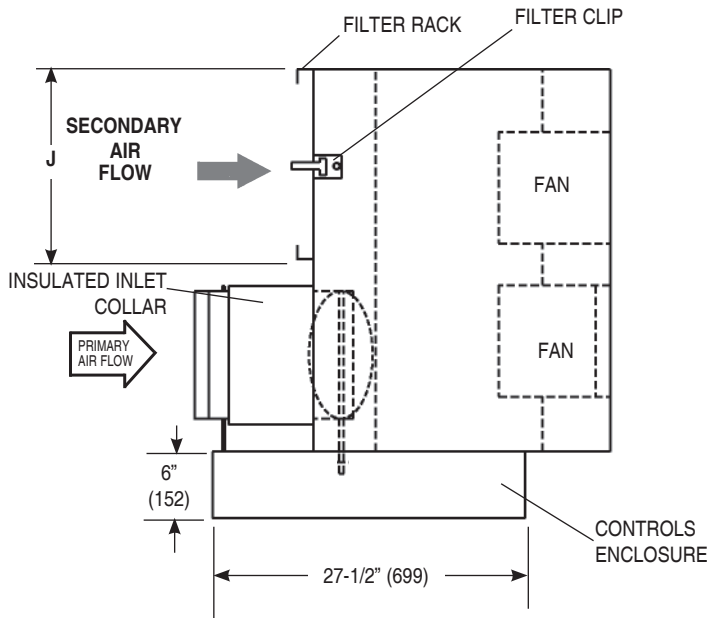

Imperial [IP] Dimensions
Metric (SI) in Parentheses

CARNES COMPANY 448 S. Main St., P. O. Box 930040, Verona, WI 53593-0040 Phone: (608)845-6411 Fax: (608)845-6504 www.carnes.com

FAN SIZE J

DIMENSIONS LISTED IN INCHES (Millimeters)															
Fan Size	Inlet Size	Primary CFM (L/s)	Sec. CFM @ .25" E.S.P. (L/s)	Fan H.P.	Outlet			Inlet		G	H	J	K	L	M
					A	B	C	D	E						
J	16	4200 (1982)	4130 (1949)	3/4 (2)	36-1/4 (921)	17-1/2 (445)	41-1/2 (1054)	15-7/8 (403)	30 (762)	56 (1422)	17-3/4 (451)	27-7/8 (708)	18-1/4 (463)	6-3/4 (171)	9-3/4 (248)

Note: Outlet dimensions refer to the actual opening.