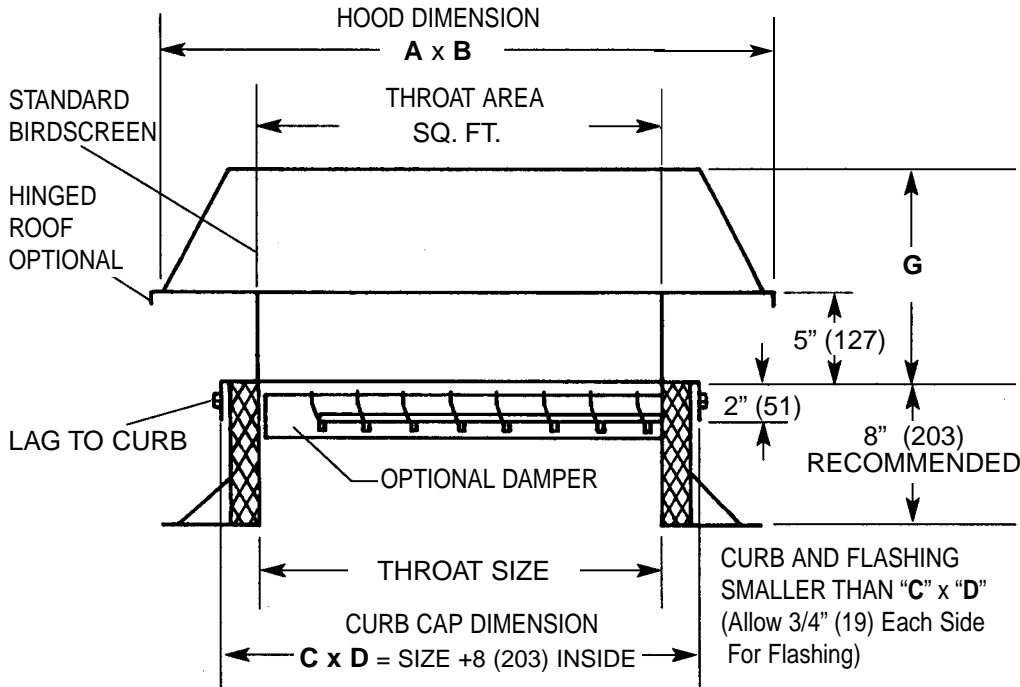

#### STANDARD FEATURES:

- Birdscreen
- Welded Mitered Curb Cap
- Heavy Gauge Aluminum or Galvanized Construction

NOTE: CURB OUTSIDE DIMENSIONS EQUALS THROAT +6-1/2" INCHES (165)

LOCATION/ MARK	QTY	MODEL	THROAT SIZE	THROAT AREA	HOOD DIM. A x B	CURB CAP C x D	HEIGHT G	ACCESSORIES

NOTES:

PROJECT:			ARCHITECT:		
CONTRACTOR:	DATE:	SUBMITTED BY:	ENGINEER		