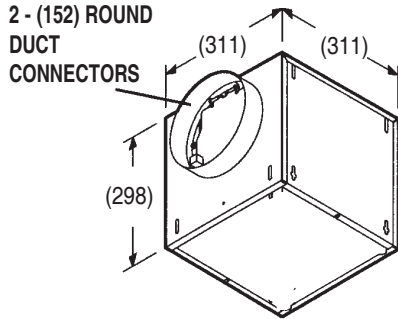

CARNES COMPANY 448 S. Main St., P. O. Box 930040, Verona, WI 53593-0040 Phone: (608)845-6411 Fax: (608)845-6504 www.carnes.com

VCDD 010I & VCDD 015I