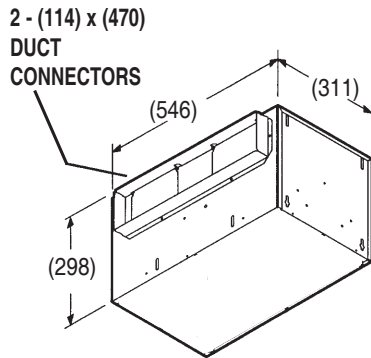

VCDD 040I, VCDD 050I & VCDD 070I