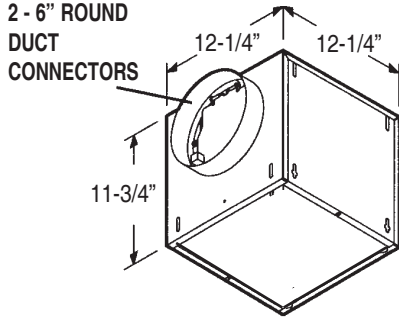

CARNES COMPANY 448 S. Main St., P. O. Box 930040, Verona, WI 53593-0040 Phone: (608)845-6411 Fax: (608)845-6504 www.carnes.com

VCDD 010I & VCDD 015I