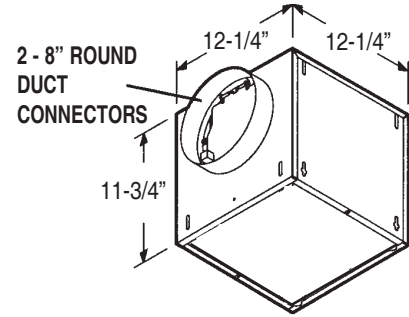

VCDD 020I, VCDD 025I & VCDD 030I