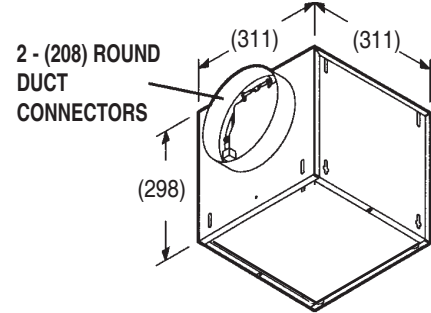

VCDD 020I, VCDD 025I & VCDD 030I