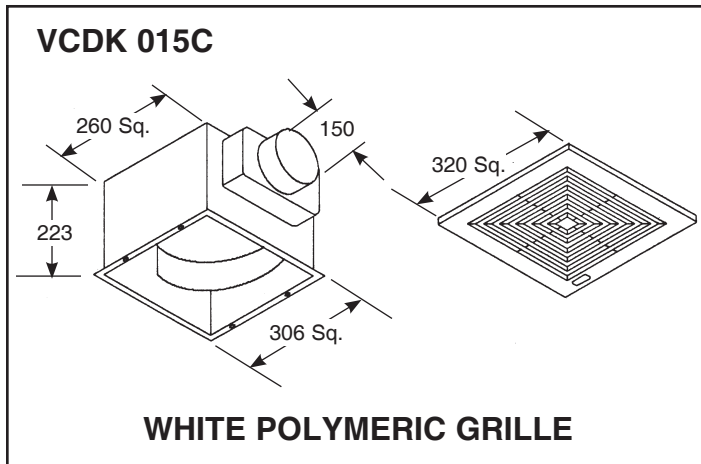

- SUPER QUIET OPERATION
- HIGH PERFORMANCE BLOWERS
- DISCHARGE DAMPER
- SIMPLIFIED INSTALLATION
- DESIGNER STYLED GRILLES
- UL LISTED
- AMCA AIR & SOUND LICENSED

FAN NO. LOCATION	QTY	MODEL/SIZE	CFM	SP	FAN RPM	SONES	HP	MOTOR ELECTRICAL	TYPE	ACCESSORIES

NOTES

PROJECT:			ARCHITECT:		
CONTRACTOR:		DATE:	SUBMITTED BY:		ENGINEER: