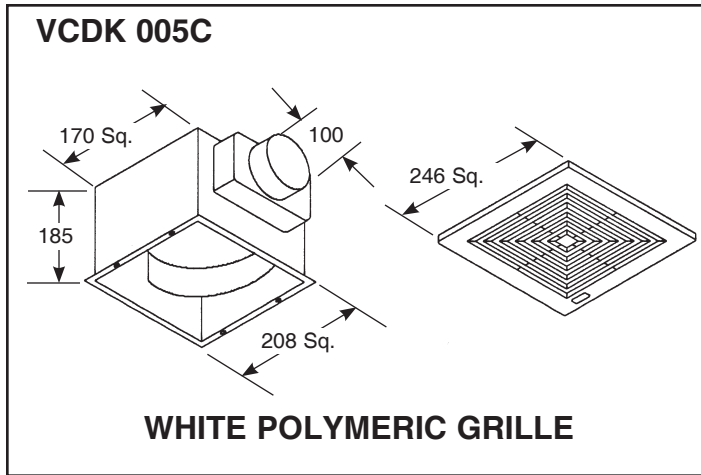

SI (Metric) Dimensions*
IP [Imperial] on Reverse Side

CARNES COMPANY 448 S. Main St., P. O. Box 930040, Verona, WI 53593-0040 Phone: (608)845-6411 Fax: (608)845-6504 www.carnes.com

*Dimensions in millimeters