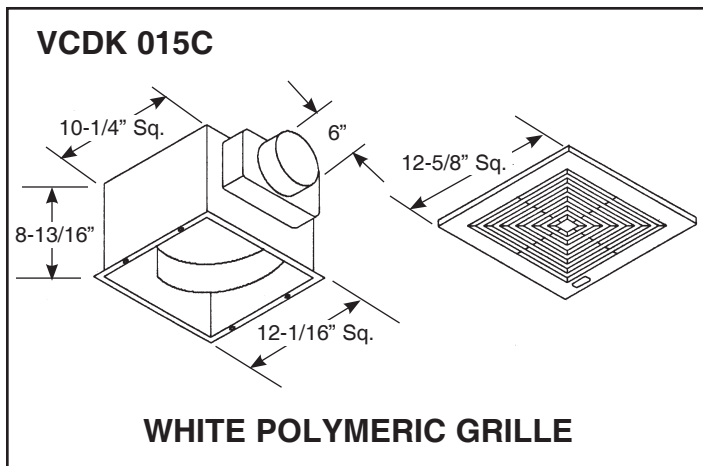

IP [English] Dimensions
SI (Metric) on Reverse Side

CARNES COMPANY 448 S. Main St., P. O. Box 930040, Verona, WI 53593-0040 Phone: (608)845-6411 Fax: (608)845-6504 www.carnes.com

- SUPER QUIET OPERATION
- HIGH PERFORMANCE BLOWERS
- DISCHARGE DAMPER
- SIMPLIFIED INSTALLATION
- DESIGNER STYLED GRILLES
- UL LISTED
- AMCA AIR & SOUND LICENSED