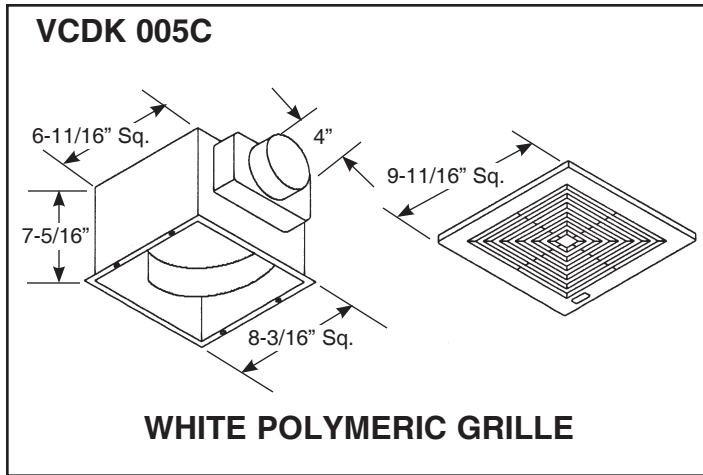

IP [English] Dimensions
SI (Metric) on Reverse Side

CARNES COMPANY 448 S. Main St., P. O. Box 930040, Verona, WI 53593-0040 Phone: (608)845-6411 Fax: (608)845-6504 www.carnes.com

- SUPER QUIET OPERATION
- HIGH PERFORMANCE BLOWERS
- DISCHARGE DAMPER
- SIMPLIFIED INSTALLATION
- DESIGNER STYLED GRILLES
- UL LISTED
- AMCA AIR & SOUND LICENSED