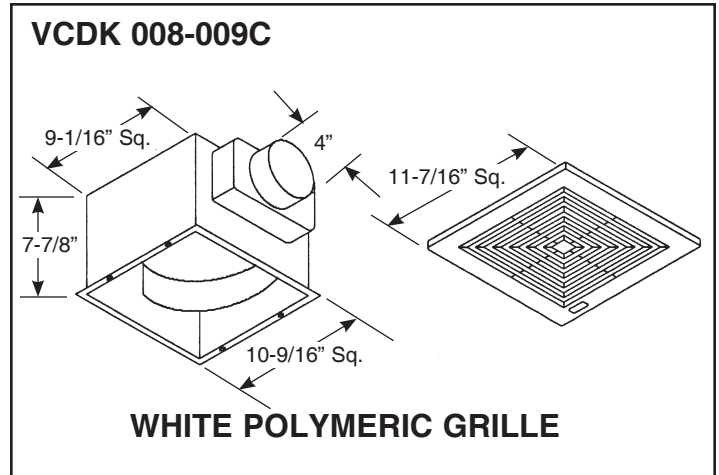

IP [English] Dimensions
SI (Metric) on Reverse Side

CARNES COMPANY 448 S. Main St., P. O. Box 930040, Verona, WI 53593-0040 Phone: (608)845-6411 Fax: (608)845-6504 www.carnes.com

- SUPER QUIET OPERATION
- HIGH PERFORMANCE BLOWERS
- DISCHARGE DAMPER
- SIMPLIFIED INSTALLATION
- DESIGNER STYLED GRILLES
- UL LISTED
- AMCA AIR & SOUND LICENSED