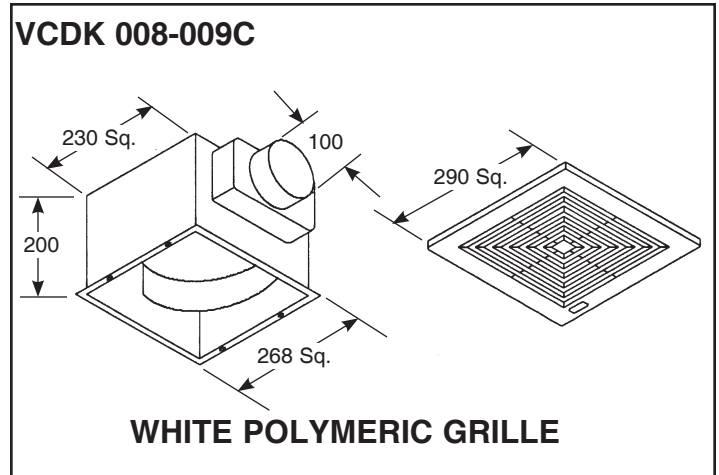

SI (Metric) Dimensions*
IP [Imperial] on Reverse Side

CARNES COMPANY 448 S. Main St., P. O. Box 930040, Verona, WI 53593-0040 Phone: (608)845-6411 Fax: (608)845-6504 www.carnes.com

*Dimensions in millimeters